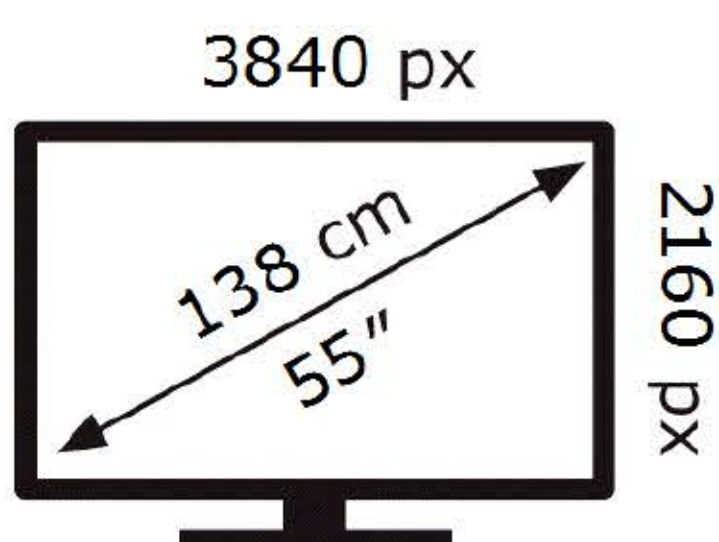

SAMSUNG

UE55DU8000K

**80** kWh/1000h

ABCDEF **G**

**120** kWh/1000h

2019/2013

SAMSUNG

UE55DU8000K