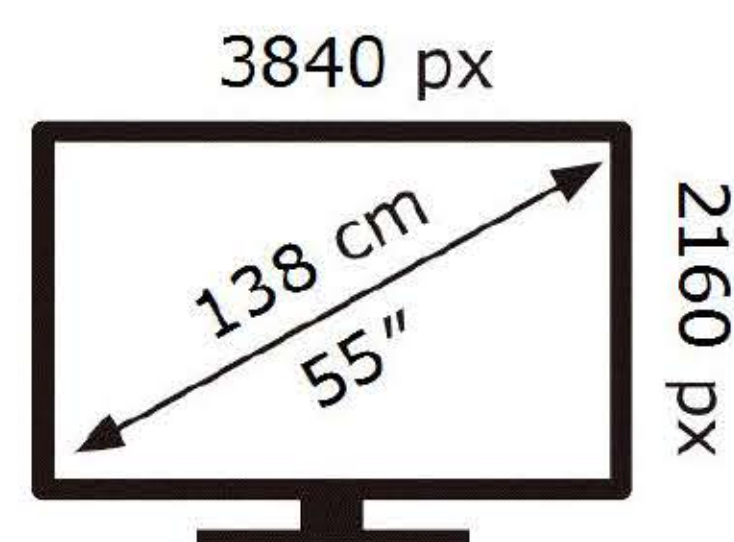

SAMSUNG

UE55DU8000K

80 kWh/1000h

ABCDEF **G**

120 kWh/1000h

2019/2013

SAMSUNG

UE55DU8000K

80 kWh/1000h

ABCDEF **G**

120 kWh/1000h

2019/2013