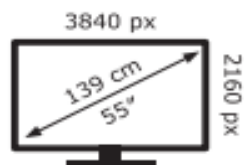

Energy Label for customers in  
England, Scotland and Wales

Energy Label for customers in  
**Republic of Ireland and  
Northern Ireland**

LG Electronics

OLED55B46LA

**83** kWh/1000h

ABCDEF**G**

**142** kWh/1000h