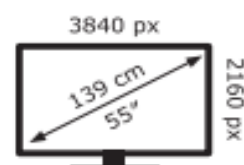

Energy Label for customers in
England, Scotland and Wales

Energy Label for customers in
**Republic of Ireland and
Northern Ireland**

LG Electronics

OLED55B46LA

83 kWh/1000h

ABCDEF**G**

142 kWh/1000h

2019/2013

LG Electronics

OLED55B46LA

83 kWh/1000h

ABCDEF**G**

142 kWh/1000h

2019/2013