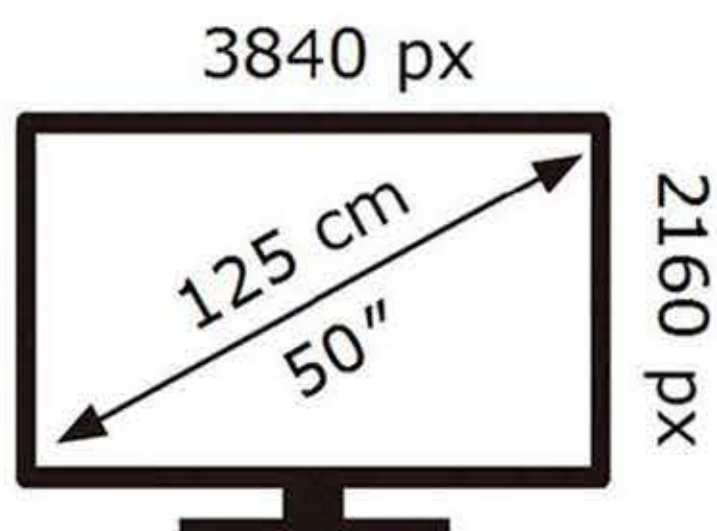

ENERG

SAMSUNG

UE50DU8500K

70 kWh/1000h

ABCDEF **G**

110 kWh/1000h

2019/2013