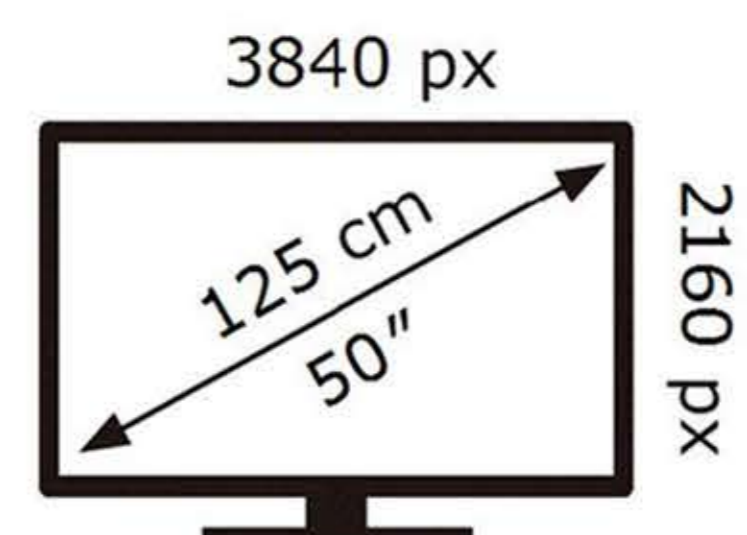

SAMSUNG

UE50DU8500K

70 kWh/1000h

ABCDEF **G**

110 kWh/1000h

2019/2013

SAMSUNG

UE50DU8500K

70 kWh/1000h

ABCDEF **G**

110 kWh/1000h

2019/2013