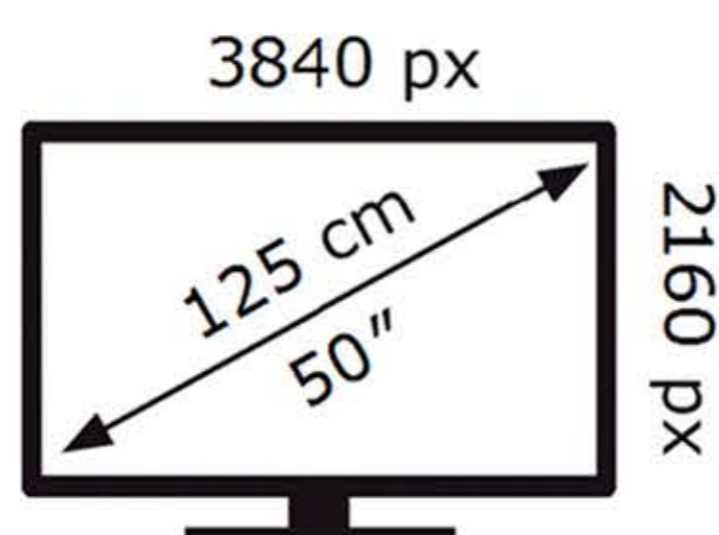

SAMSUNG

UE50DU8500K

70 kWh/1000h

ABCDEF **G**

110 kWh/1000h

2019/2013

SAMSUNG

UE50DU8500K