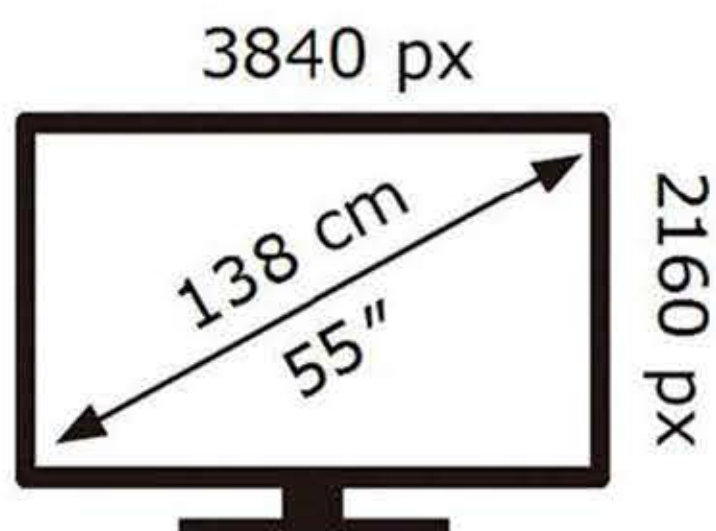

ENERG

SAMSUNG

UE55DU8500K

80 kWh/1000h

ABCDEF **G**

120 kWh/1000h

2019/2013