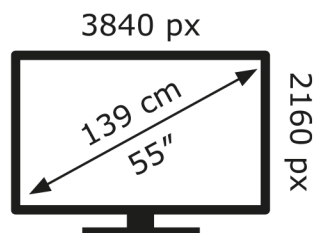

LG Electronics

55QNE86T6A

64 kWh/1000h

ABCDEF**G**

129 kWh/1000h

2019/2013

LG Electronics

55QNE86T6A