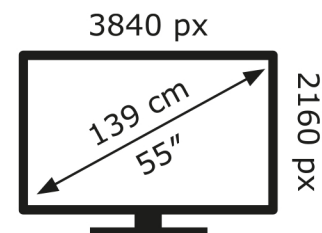

LG Electronics

55QNE86T6A

64 kWh/1000h

ABCDEF**G**

129 kWh/1000h

2019/2013

LG Electronics

55QNE86T6A

64 kWh/1000h

ABCDEF**G**

129 kWh/1000h

2019/2013