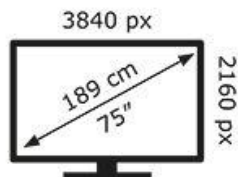

LG Electronics

75NANO81T6A

131 kWh/1000h

ABCDEF**G**

206 kWh/1000h

2019/2013

LG Electronics

75NANO81T6A