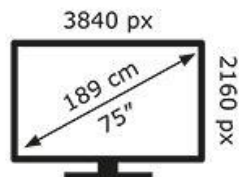

LG Electronics

75NANO81T6A

131 kWh/1000h

ABCDEF**G**

206 kWh/1000h

2019/2013

LG Electronics

75NANO81T6A

131 kWh/1000h

ABCDEF**G**

206 kWh/1000h

2019/2013