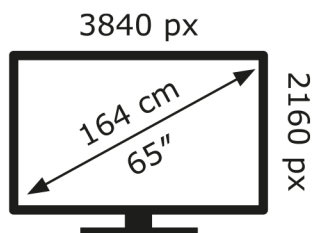

LG Electronics

65QNE86T6A

85 kWh/1000h

ABCDEF**G**

165 kWh/1000h

2019/2013

LG Electronics

65QNE86T6A