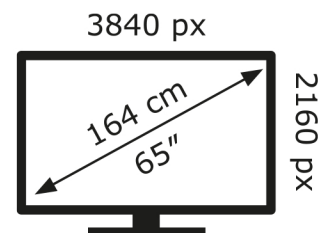

LG Electronics

65QNE86T6A

85 kWh/1000h

ABCDEF**G**

165 kWh/1000h

2019/2013

LG Electronics

65QNE86T6A

85 kWh/1000h

ABCDEF**G**

165 kWh/1000h

2019/2013