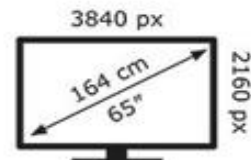

97 kWh/1000h

ABCDEF**G**
HDR
211 kWh/1000h