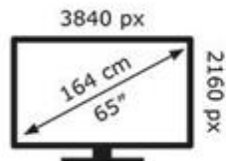

Energy Label for customers in
England, Scotland and Wales

Energy Label for customers in
Republic of Ireland and
Northern Ireland

LG Electronics OLED65C46LA

97 kWh/1000h

ABCDEF**G**
HDR
211 kWh/1000h

2019/2013