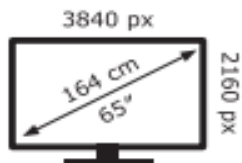

Energy Label for customers in
England, Scotland and Wales

Energy Label for customers in
**Republic of Ireland and
Northern Ireland**

LG Electronics

OLED65B46LA

98 kWh/1000h

ABCDEF**G**

169 kWh/1000h

2019/2013