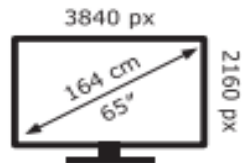

Energy Label for customers in
England, Scotland and Wales

Energy Label for customers in
**Republic of Ireland and
Northern Ireland**

LG Electronics

OLED65B46LA

98 kWh/1000h

ABCDEF**G**

169 kWh/1000h

2019/2013

LG Electronics

OLED65B46LA

98 kWh/1000h

ABCDEF**G**

169 kWh/1000h

2019/2013