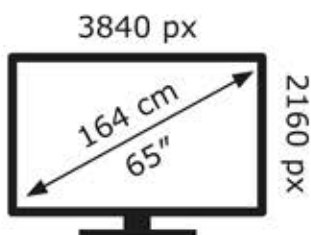

# ENERG

LG Electronics

OLED65C44LA

**97** kWh/1000h

ABCDEF**G**

**211** kWh/1000h

2019/2013