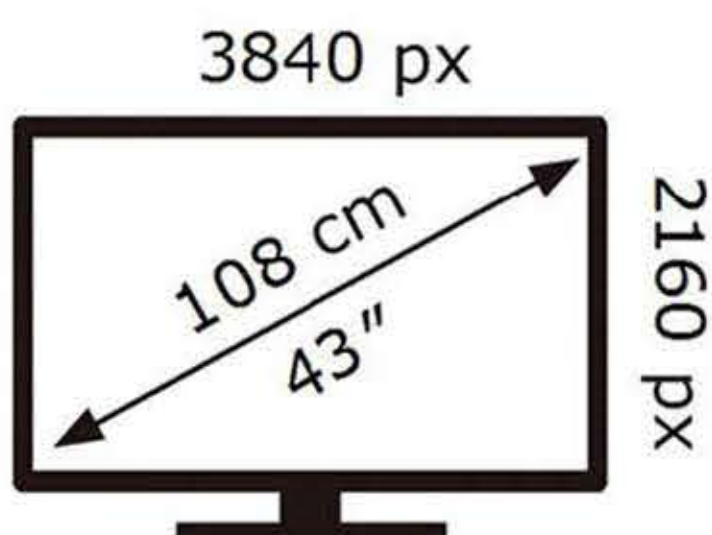

# ENERG

**SAMSUNG**

UE43DU8500K

**53** kWh/1000h

ABCDEF **G**

**106** kWh/1000h

2019/2013