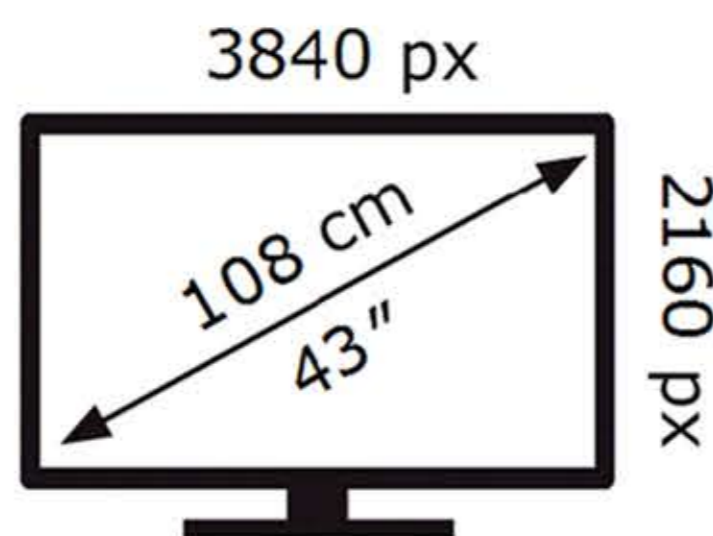

**ENERG** ⚡

**SAMSUNG**

UE43DU8500K

**53** kWh/1000h

ABCDEF **G**

**HDR**

**106** kWh/1000h

2019/2013