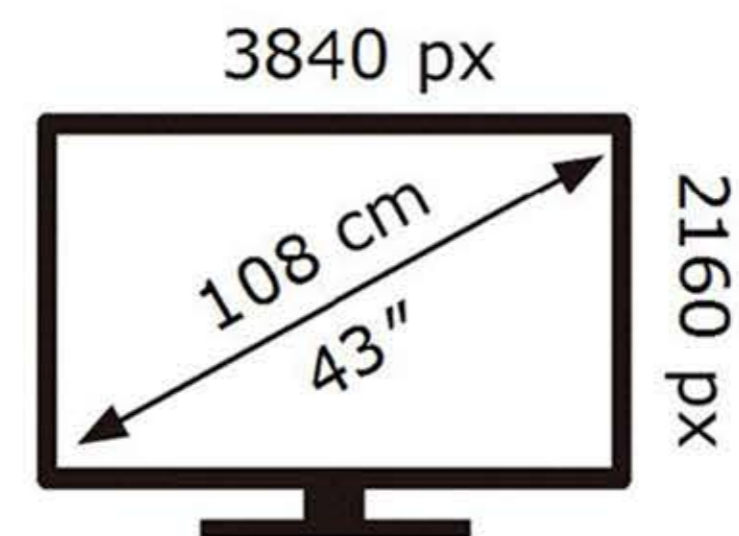

**ENERG** ⚡

**SAMSUNG**

UE43DU8500K

**53** kWh/1000h

ABCDEF **G**

**HDR**

**106** kWh/1000h

2019/2013