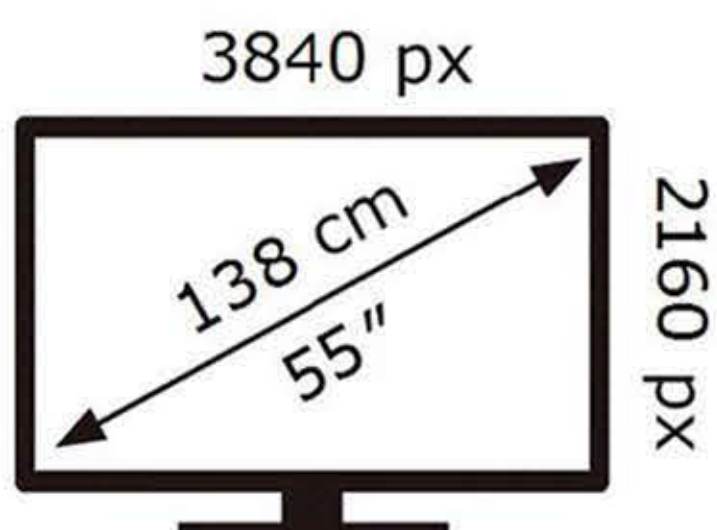

ENERGY

SAMSUNG

QE55Q80DAT

77 kWh/1000h

ABCDEF **G**

224 kWh/1000h

2019/2013