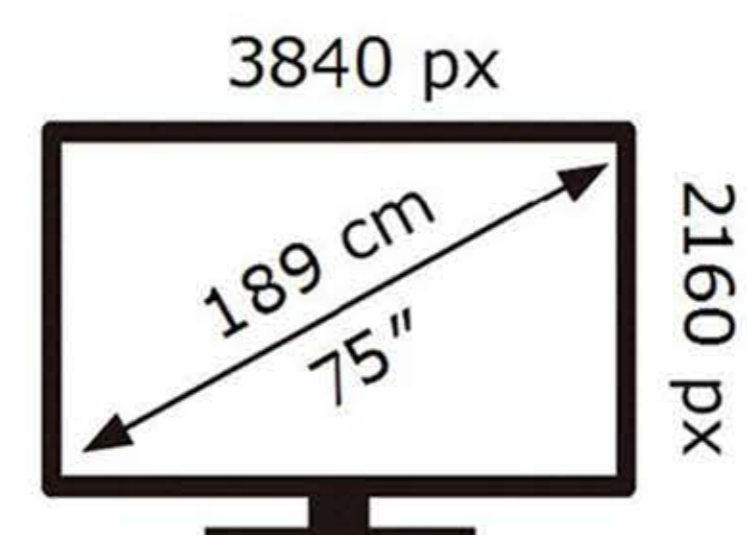

SAMSUNG

QE75QN90DAT

102 kWh/1000h

ABCDEF **G**

248 kWh/1000h

2019/2013

SAMSUNG

QE75QN90DAT

102 kWh/1000h

ABCDEF **G**

248 kWh/1000h

2019/2013