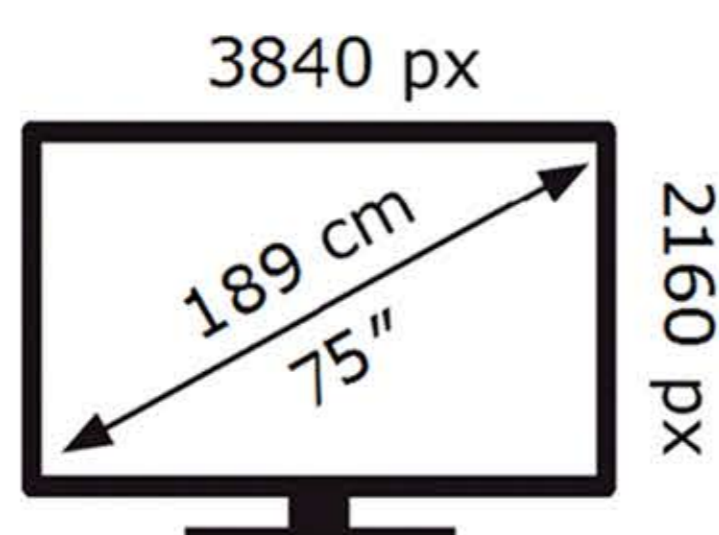

SAMSUNG

QE75QN90DAT

102 kWh/1000h

ABCDEF **G**

248 kWh/1000h

2019/2013

SAMSUNG

QE75QN90DAT