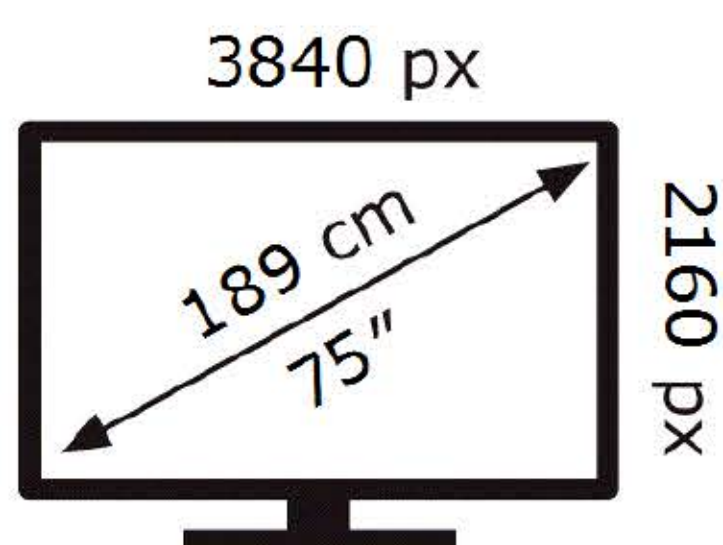

SAMSUNG

QE75QN95DAT

112 kWh/1000h

ABCDEF **G**

269 kWh/1000h

2019/2013

SAMSUNG

QE75QN95DAT