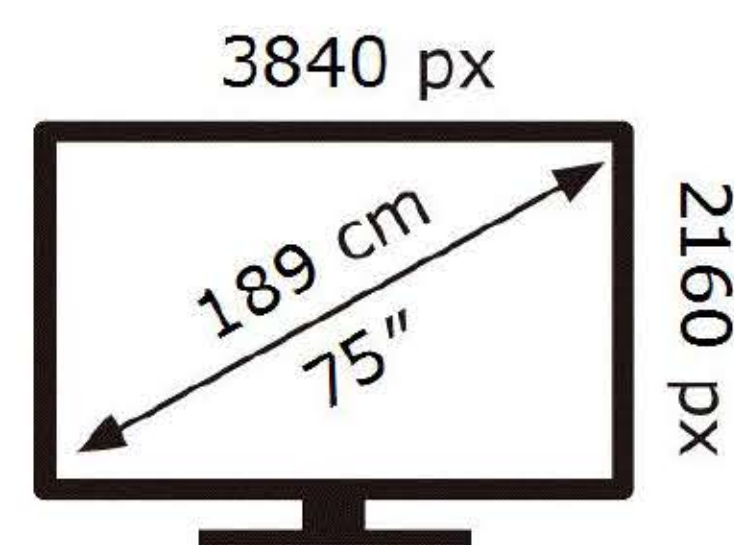

SAMSUNG

QE75QN95DAT

112 kWh/1000h

ABCDEF **G**

269 kWh/1000h

2019/2013

SAMSUNG

QE75QN95DAT

112 kWh/1000h

ABCDEF **G**

269 kWh/1000h

2019/2013