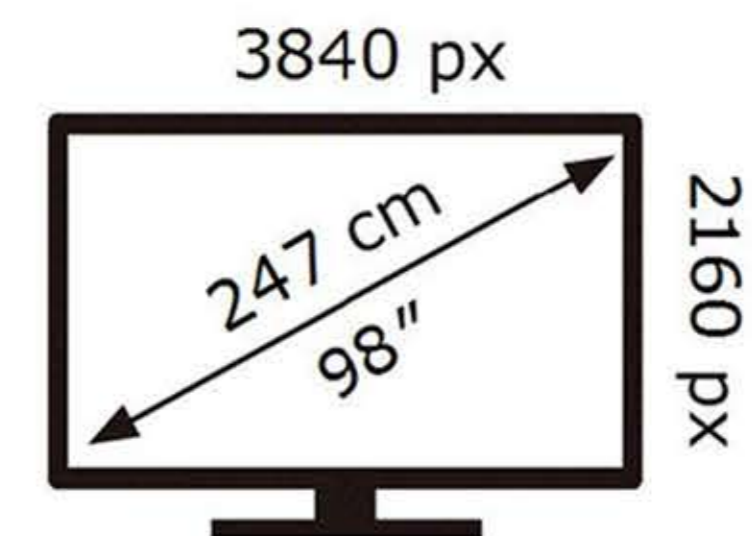

SAMSUNG

QE98QN90DAT

153 kWh/1000h

ABCDEF **G**

351 kWh/1000h

2019/2013

SAMSUNG

QE98QN90DAT

153 kWh/1000h

ABCDEF **G**

351 kWh/1000h

2019/2013