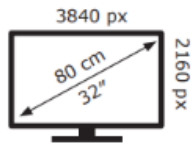

Energy Label for customers in
England, Scotland and Wales

Energy Label for customers in
Republic of Ireland and
Northern Ireland

GIGABYTE

M32UC

33 kWh/1000h

ABCDEF**G**

86 kWh/1000h

2019/2013