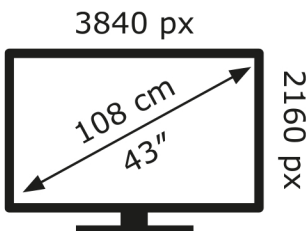

# ENERGY

LG Electronics

43UT80006LA

**54** kWh/1000h

ABCDEF**G**

**83** kWh/1000h

2019/2013