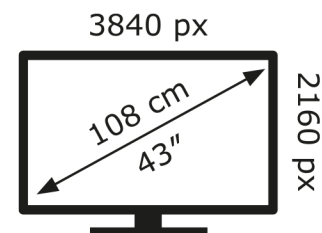

LG Electronics

43UT81006LA

54 kWh/1000h

ABCDEF**G**

83 kWh/1000h

2019/2013

LG Electronics

43UT80006LA

54 kWh/1000h

ABCDEF**G**

83 kWh/1000h

2019/2013