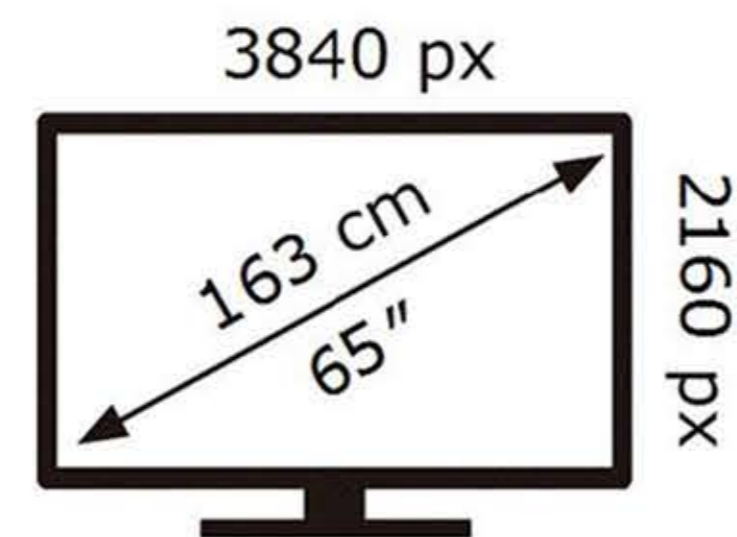

SAMSUNG

QE65Q70DAT

85 kWh/1000h

ABCDEF **G**

220 kWh/1000h

2019/2013