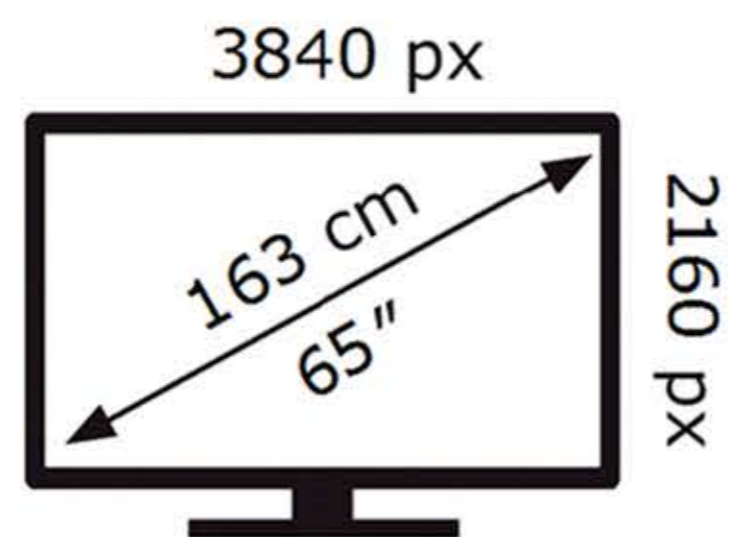

ENERG ⚡

SAMSUNG

QE65Q70DAT

85 kWh/1000h

ABCDEF **G**

220 kWh/1000h

2019/2013

ENERG ⚡