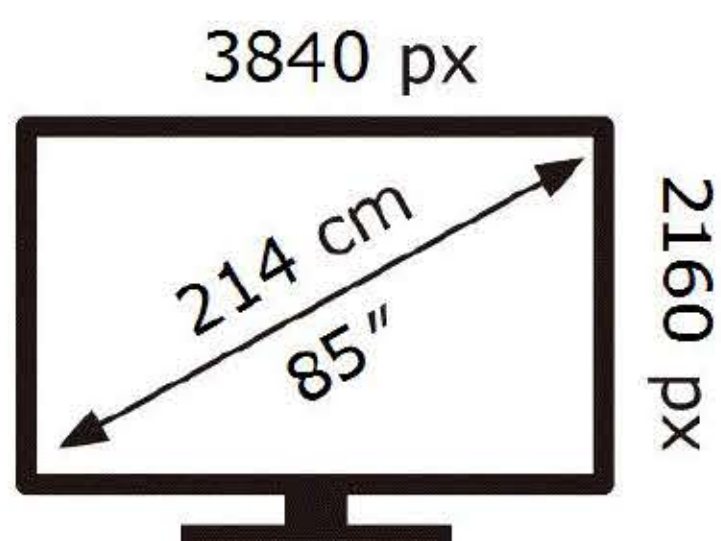

ENERGY

SAMSUNG

QE85Q60DAU

129 kWh/1000h

ABCDEF **G**

264 kWh/1000h

2019/2013