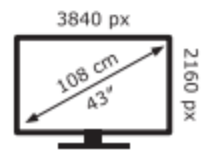

LG Electronics

43UT73006LA

54 kWh/1000h

ABCDEF**G**

75 kWh/1000h

2019/2013

LG Electronics

43UT73006LA

54 kWh/1000h

ABCDEF**G**

75 kWh/1000h

2019/2013