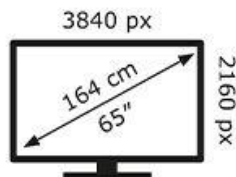

LG Electronics

65UT73006LA

110 kWh/1000h

ABCDEF**G**

145 kWh/1000h

2019/2013

LG Electronics

65UT73006LA