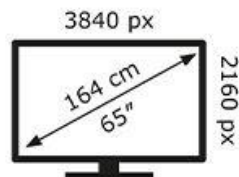

LG Electronics

65UT73006LA

110 kWh/1000h

ABCDEF**G**

145 kWh/1000h

2019/2013

LG Electronics

65UT73006LA

110 kWh/1000h

ABCDEF**G**

145 kWh/1000h

2019/2013