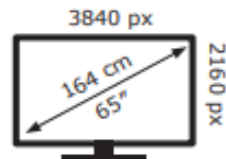

Energy Label for customers in
England, Scotland and Wales

Energy Label for customers in
Republic of Ireland and
Northern Ireland

LG Electronics

OLED65B42LA

98 kWh/1000h

ABCDEF**G**
HDR
169 kWh/1000h

2019/2013