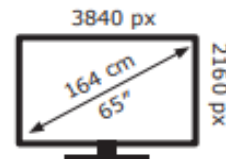

98 kWh/1000h

ABCDEF**G**
HDR
169 kWh/1000h