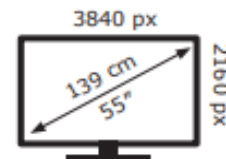

83 kWh/1000h

ABCDEF**G**
HDR
142 kWh/1000h