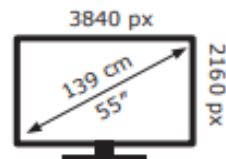

Energy Label for customers in
England, Scotland and Wales

Energy Label for customers in
Republic of Ireland and
Northern Ireland

LG Electronics

OLED55B42LA

83 kWh/1000h

ABCDEF**G**
HDR
142 kWh/1000h

2019/2013