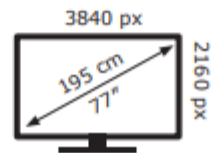

Energy Label for customers in
England, Scotland and Wales

Energy Label for customers in
Republic of Ireland and
Northern Ireland

LG Electronics

OLED77B42LA

122 kWh/1000h

ABCDEF**G**
HDR
221 kWh/1000h

2019/2013