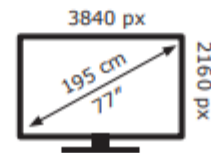

122 kWh/1000h

ABCDEF**G**
HDR
221 kWh/1000h