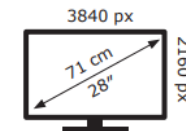

Energy Label for customers in
England, Scotland and Wales

Energy Label for customers in
**Republic of Ireland and
Northern Ireland**

GIGABYTE

M28U

27 kWh/1000h

ABCDEF**G**

53 kWh/1000h

2019/2013

GIGABYTE

M28U

27 kWh/1000h

ABCDEF**G**

53 kWh/1000h

2019/2013