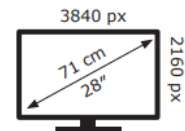

Energy Label for customers in  
England, Scotland and Wales

Energy Label for customers in  
**Republic of Ireland and  
Northern Ireland**

GIGABYTE

M28U

**27** kWh/1000h

ABCDEF**G**

**53** kWh/1000h

2019/2013