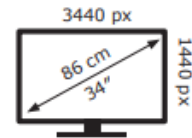

Energy Label for customers in
England, Scotland and Wales

Energy Label for customers in
Republic of Ireland and
Northern Ireland

GIGABYTE

M34WQ

32 kWh/1000h

ABCDEF**G**

67 kWh/1000h

2019/2013

GIGABYTE

M34WQ

32 kWh/1000h

ABCDEF**G**

67 kWh/1000h

2019/2013