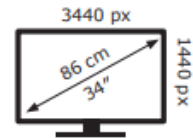

Energy Label for customers in  
England, Scotland and Wales

Energy Label for customers in  
Republic of Ireland and  
Northern Ireland

GIGABYTE

M34WQ

**32** kWh/1000h

ABCDEF**G**

**67** kWh/1000h

2019/2013