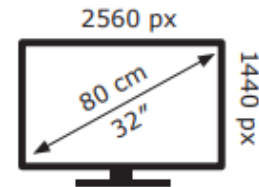

GIGABYTE

GS32QC

31 kWh/1000h

ABCDEF**G**

39 kWh/1000h

2019/2013

GIGABYTE

GS32QC

31 kWh/1000h

ABCDEF**G**

39 kWh/1000h

2019/2013