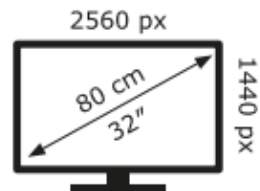

GIGABYTE

GS32QC

**31** kWh/1000h

ABCDEF**G**

**39** kWh/1000h

2019/2013

GIGABYTE

GS32QC