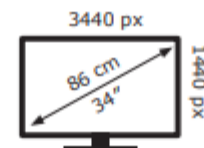

Energy Label for customers in
England, Scotland and Wales

Energy Label for customers in
Republic of Ireland and
Northern Ireland

acer

X34 V

28 kWh/1000h

ABCDEF**G**

40 kWh/1000h

2019/2013

acer

X34 V

28 kWh/1000h

ABCDEF**G**

40 kWh/1000h

2019/2013