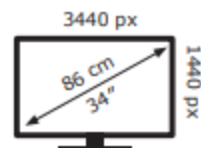

Energy Label for customers in  
England, Scotland and Wales

Energy Label for customers in  
Republic of Ireland and  
Northern Ireland

acer

X34 V

**28** kWh/1000h

ABCDEF**G**

**40** kWh/1000h

2019/2013