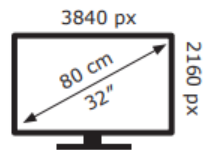

Energy Label for customers in
England, Scotland and Wales

Energy Label for customers in
Republic of Ireland and
Northern Ireland

acer

SA322QK

32 kWh/1000h

2019/2013

acer

SA322QK