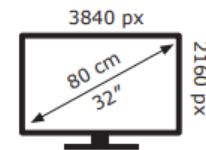

Energy Label for customers in
England, Scotland and Wales

Energy Label for customers in
Republic of Ireland and
Northern Ireland

acer

SA322QK

32 kWh/1000h

2019/2013

acer

SA322QK

32 kWh/1000h

2019/2013