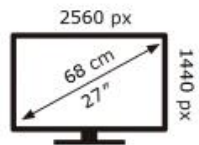

Energy Label for customers in  
England, Scotland and Wales

Energy Label for customers in  
Republic of Ireland and  
Northern Ireland

SAMSUNG S27DG502EU

**26** kWh/1000h

ABCDEF **G**

**38** kWh/1000h

2019/2013