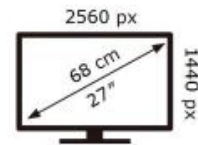

Energy Label for customers in
England, Scotland and Wales

Energy Label for customers in
Republic of Ireland and
Northern Ireland

SAMSUNG S27DG502EU

26 kWh/1000h

ABCDEF **G**

38 kWh/1000h

2019/2013

SAMSUNG S27DG502EU

26 kWh/1000h

ABCDEF **G**

38 kWh/1000h

2019/2013