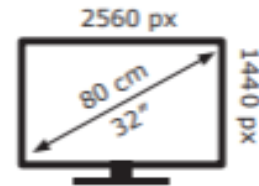

CORSAIR

RDD0024

32 kWh/1000h

ABCDEF**G**

53 kWh/1000h

2019/2013

CORSAIR

RDD0024

32 kWh/1000h

ABCDEF**G**

53 kWh/1000h

2019/2013