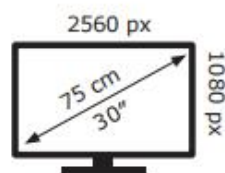

25 kWh/1000h