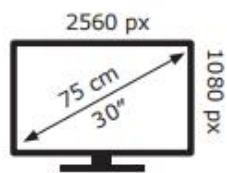

Energy Label for customers in  
England, Scotland and Wales

Energy Label for customers in  
Republic of Ireland and  
Northern Ireland

ADX

A30A3M25

**25** kWh/1000h

2019/2013

ADX

A30A3M25