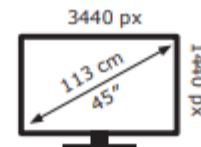

49 kWh/1000h

ABCDEF**G**
HDR
42 kWh/1000h