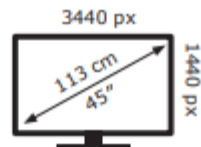

Energy Label for customers in  
England, Scotland and Wales

Energy Label for customers in  
Republic of Ireland and  
Northern Ireland

acer X45

**49** kWh/1000h

ABCDEF**G**  
**HDR**  
42 kWh/1000h

2019/2013