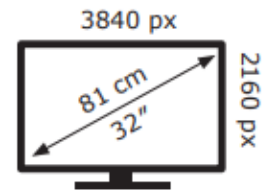

CORSAIR

RDD0021

34 kWh/1000h

ABCDEF**G**

107 kWh/1000h

2019/2013

CORSAIR

RDD0021

34 kWh/1000h

ABCDEF**G**

107 kWh/1000h

2019/2013