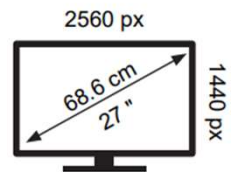

CORSAIR

27QHD240

CORSAIR

27QHD240

25 kWh/1000h

25 kWh/1000h

2019/2013

2019/2013