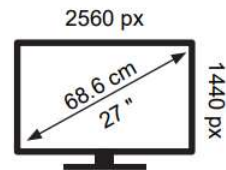

CORSAIR

27QHD240

CORSAIR

27QHD240

25 kWh/1000h

25 kWh/1000h

2019/2013

2019/2013