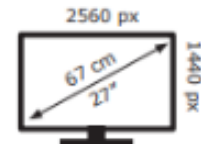

MSI

MPG 271QRX QD-OLED

33 kWh/1000h

ABCDEF**G**

33 kWh/1000h

2019/2013

MSI

MPG 271QRX QD-OLED

33 kWh/1000h

ABCDEF**G**

33 kWh/1000h

2019/2013