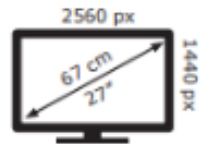

MSI

MPG 271QRX QD-OLED

33 kWh/1000h

ABCDEF**G**

33 kWh/1000h

2019/2013

MSI

MPG 271QRX QD-OLED