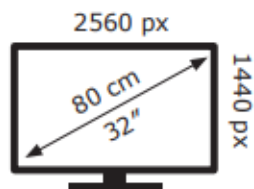

MSI

MAG 325CQRXF

33 kWh/1000h

ABCDEF**G**
HDR
65 kWh/1000h

2019/2013

MSI

MAG 325CQRXF

33 kWh/1000h