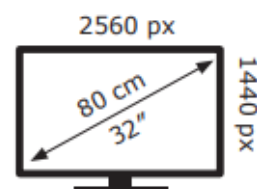

33 kWh/1000h

ABCDEF**G**
HDR
65 kWh/1000h