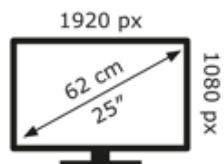

BenQ

XL2546X

19 kWh/1000h

2019/2013

BenQ

XL2546X

19 kWh/1000h

2019/2013