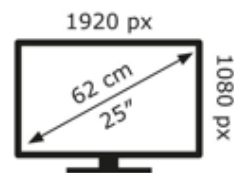

BenQ

XL2546X

19 kWh/1000h

2019/2013

BenQ

XL2546X

19 kWh/1000h

2019/2013