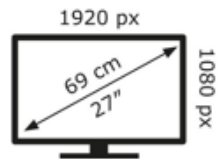

Energy Label for customers in
England, Scotland and Wales

Energy Label for customers in
Republic of Ireland and
Northern Ireland

BenQ GW2790

21 kWh/1000h

BenQ GW2790

21 kWh/1000h

2019/2013

2019/2013