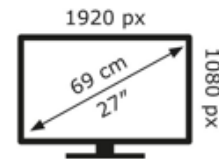

Energy Label for customers in
England, Scotland and Wales

Energy Label for customers in
Republic of Ireland and
Northern Ireland

BenQ GW2790

21 kWh/1000h

BenQ GW2790

21 kWh/1000h

2019/2013

2019/2013