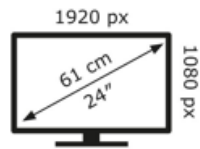

BenQ

GW2490

18 kWh/1000h

2019/2013

BenQ

GW2490

18 kWh/1000h

2019/2013