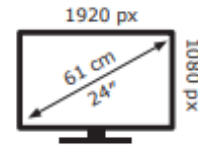

BenQ

GW2490

18 kWh/1000h

2019/2013

BenQ

GW2490

18 kWh/1000h

2019/2013