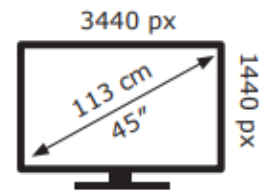

43 kWh/1000h

ABCDEF**G**
HDR
43 kWh/1000h