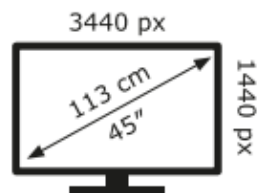

AOC

AG456UCZD

42 kWh/1000h

ABCDEF**G**
HDR
42 kWh/1000h

2019/2013

AOC

AG456UCZD

43 kWh/1000h