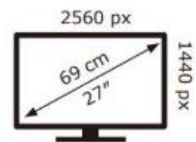

Energy Label for customers in
England, Scotland and Wales

Energy Label for customers in
Republic of Ireland and
Northern Ireland

MSI

MAG 27CQ6PF

26 kWh/1000h

ABCDEF**G**

29 kWh/1000h

2019/2013