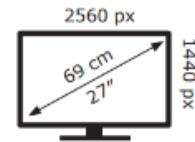

Energy Label for customers in
England, Scotland and Wales

Energy Label for customers in
Republic of Ireland and
Northern Ireland

MSI

MAG 27CQ6PF

26 kWh/1000h

ABCDEF**G**

29 kWh/1000h

2019/2013

MSI

MAG 27CQ6PF

26 kWh/1000h

ABCDEF**G**

29 kWh/1000h

2019/2013