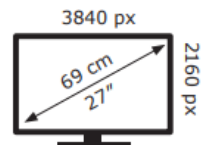

Energy Label for customers in
England, Scotland and Wales

Energy Label for customers in
Republic of Ireland and
Northern Ireland

MSI

MAG 274UPF E2

26 kWh/1000h

ABCDEF**G**
HDR
53 kWh/1000h

2019/2013

MSI