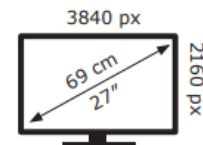

26 kWh/1000h

ABCDEF**G**
HDR
53 kWh/1000h