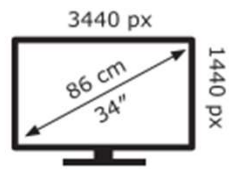

31 kWh/1000h

ABCDEF**G**

HDR

52 kWh/1000h