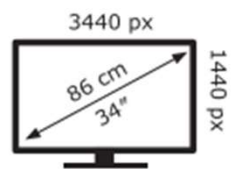

Cooler Master

GM34-CWQ2

31 kWh/1000h

ABCDEF**G**

HDR

52 kWh/1000h

2019/2013

Cooler Master