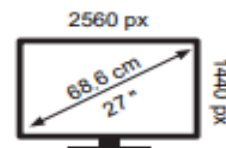

24 kWh/1000h

ABCD **E**FG
HDR
21 kWh/1000h