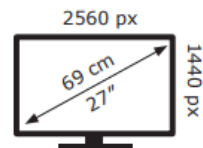

Energy Label for customers in  
England, Scotland and Wales

Energy Label for customers in  
Republic of Ireland and  
Northern Ireland

MSI

G274QPF E2

**26** kWh/1000h

ABCDEF**G**  
**HDR**  
**43** kWh/1000h