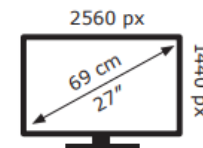

26 kWh/1000h

ABCDEF**G**
HDR
43 kWh/1000h