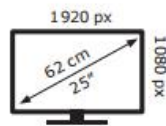

Energy Label for customers in
England, Scotland and Wales

Energy Label for customers in
Republic of Ireland and
Northern Ireland

ADX A25H2G25

19 kWh/1000h

ABCDEF**G**
HDR
26 kWh/1000h

2019/2013

ADX A25H2G25