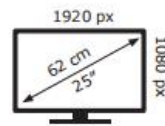

19 kWh/1000h

ABCDEF**G**
HDR
26 kWh/1000h